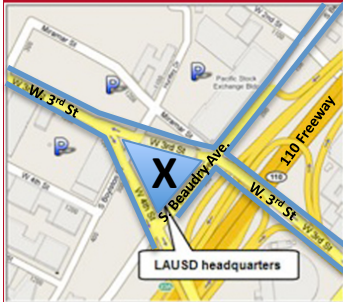

SaveAdultEd

RALLY: THURSDAY FEB. 9TH
1:30pm-3:30pm

333 s. Beaudry, L.A. 90017

CAR

Going South: 110 South

Take 6th/4th Street Exit

toward Wilshire Blvd.

Take ramp toward 3rd St.

Left onto Beaudry Ave.

Going North: 110 North

Take 6th/9th St. Exit

Stay on right

Take 3rd Street Exit

Left onto Beaudry Ave.

BUS

Take Red Line Subway to
7th Street Station

Exit Flower Street

Take DASH "F" at

Flower St. and 7th Street.

DASH "F" takes you to

LAUSD Headquarters.

**BETTER JOBS
THROUGH
EDUCATION**

***HELPING
PARENTS
HELP THEIR
CHILDREN***

Call your elected officials
English/ Spanish: (323) 929-2529

110 sur, Salida calle 4th/6th
hacia Wilshire Blvd.
Use rampa hacia calle 3rd St.
Izquierda en Beaudry ave.

DIRECCIONES

Hacia el Norte:

110 norte,
Salida calle 6th/ 9th St.
Quedarse a la derecha.
Tome salida en calle 3rd.
Izquierda hacia Beaudry.